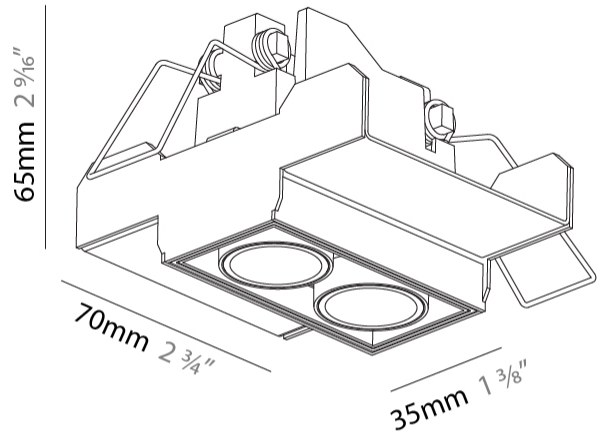

GENERAL

Series: Magiq Micro Dot
Subseries: Magiq 2 Cell Micro-Dot
Brand: Prolicht
Division: Architectural
Mounting Type: Trimless
Mounting Location: Ceiling
Subcategory: Downlight

PHYSICAL

Shape: Rectangle
Length (mm): 70
Length (in): 2 ¾
Width (mm): 35
Width (in): 1 ⅜
Height (mm): 65
Height (in): 2 ⅞
Ceiling Thickness (mm): 12.5
Ceiling Thickness (in): 1/2
Min. Recessing Depth (mm): 100
Min. Recessing Depth (in): 3 ⅝
Light Distribution: Downlight
Weight (kg): 0.241
Weight (lbs): 0.53
Fixture Finish: BLK
Fixture Material: Aluminum Die Cast
Cut-out Measurements: 82mm / 3 1/4" x 42mm / 1 5/8"
Upon Request: Unique Ceiling Thickness

ELECTRICAL

Lamp Type: LED (Zhaga Standard)
Input Wattage (W): 9
Total Output Wattage (W): 6.6
Dimming: Tri-Mode (Non-Dimming and Phase Dimming (120Vac only) and 0-10V Dimming)
Driver Included: No
Driver Location: Remote
Driver Type: Constant Current - Universal
Driver Class: Class 2
Input Voltage (V): 120 - 277
Constant Current (MA): 1050

LED

Number of LEDs: 2
Color Temperature (°K): 2700 / 3000 / 3500 / 4000
Max. Delivered Lumen (lm): 320 / 349 / 357 / 364
Nominal Lumen (lm): 440 / 465 / 470 / 480
CRI: >90 CRI
Lamp Life (hrs): 50000
Upon Request: Special Color Temperature

OPTICAL

Optic°: 22 / 38
Upon Request: Special Beam Angles

RATINGS AND CERTIFICATIONS

Certified By: CSA Certified to UL and CSA Standards
IP rating: IP44