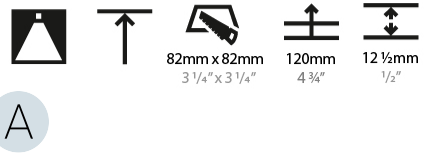

GENERAL

Series: Magiq Micro Dot
Subseries: Magiq 2 Cell Micro-Dot
Brand: Prolicht
Division: Architectural
Mounting Type: Trimless
Mounting Location: Ceiling
Subcategory: Downlight

PHYSICAL

Shape: Rectangle
Length (mm): 70
Length (in): 2 ¾
Width (mm): 35
Width (in): 1 ⅜
Height (mm): 65
Height (in): 2 ⅞
Ceiling Thickness (mm): 12.5
Ceiling Thickness (in): 1/2
Min. Recessing Depth (mm): 100
Min. Recessing Depth (in): 3 ⅝
Light Distribution: Downlight
Weight (kg): 0.241
Weight (lbs): 0.53
Fixture Finish: BLK
Fixture Material: Aluminum Die Cast
Cut-out Measurements: 82mm / 3 1/4" x 42mm / 1 5/8"
Upon Request: Unique Ceiling Thickness

ELECTRICAL

Lamp Type: LED (Zhaga Standard)
Input Wattage (W): 9
Total Output Wattage (W): 6.6
Dimming: Tri-Mode (Non-Dimming and Phase Dimming (120Vac only) and 0-10V Dimming)
Driver Included: No
Driver Location: Remote
Driver Type: Constant Current - Universal
Driver Class: Class 2
Input Voltage (V): 120 - 277
Constant Current (MA): 1050

LED

Number of LEDs: 2
Color Temperature (°K): 2700 / 3000 / 3500 / 4000
Max. Delivered Lumen (lm): 320 / 349 / 357 / 364
Nominal Lumen (lm): 440 / 465 / 470 / 480
CRI: >90 CRI
Lamp Life (hrs): 50000
Upon Request: Special Color Temperature

OPTICAL

Optic°: 22 / 38
Upon Request: Special Beam Angles

RATINGS AND CERTIFICATIONS

Certified By: CSA Certified to UL and CSA Standards
IP rating: IP44